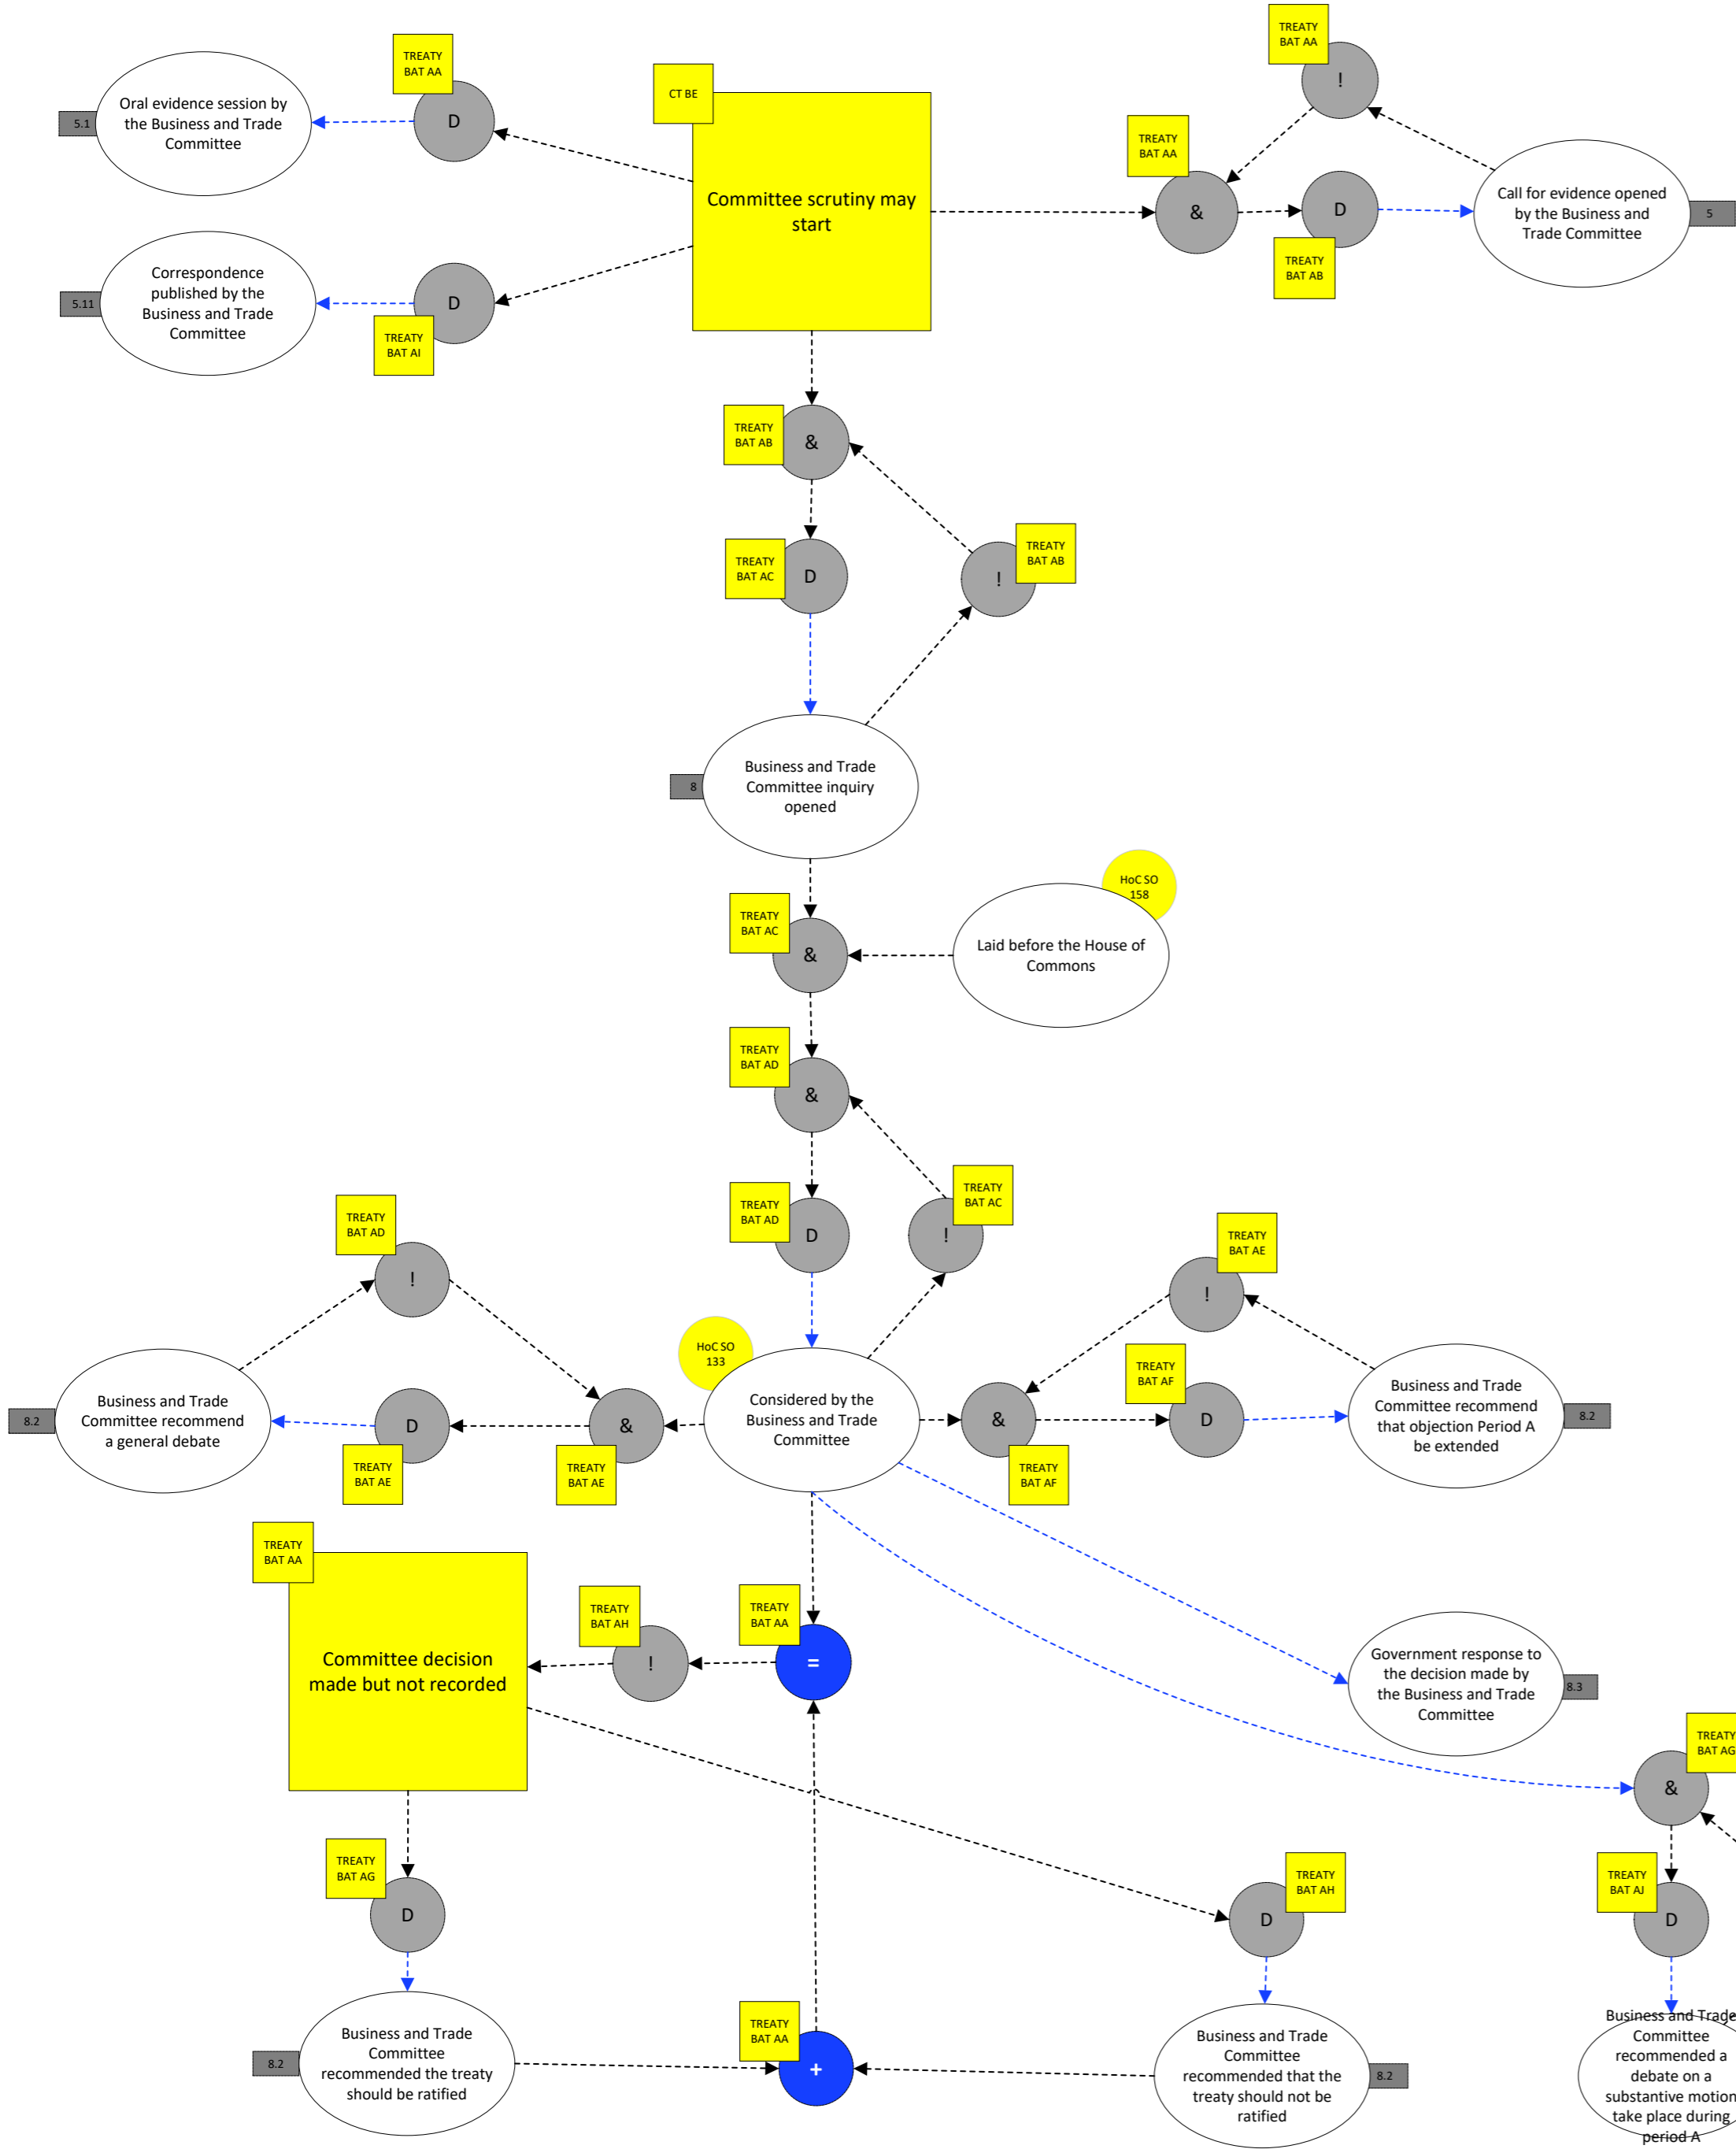

CRaG treaty BAT procedure

Key

- Open route
- Closed route
- Open route with start date
- Business step
- AND
- OR
- NOT
- Decision
- SUM
- INCREMENT
- EQUALS
- Summation
- Standing Order citation
- Component procedure